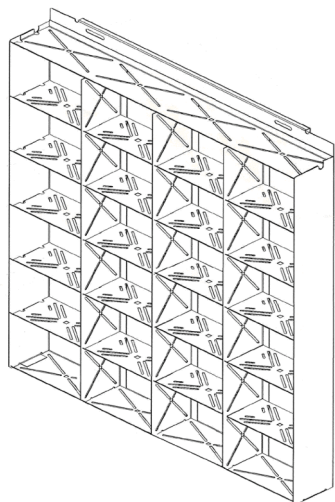

Green Living Technologies, LLC

Green Living™ Roofs

Green Living™ Walls and Accessories

SIDE ELEVATION

DO NOT SCALE DRAWING	2'x2'x3"
Green Living Technologies, LLC 191 Imperial Cr. Rochester NY 14617 800-631-8001 www.agreenroof.com	
TITLE: <h2 style="text-align: center;">GREEN LIVING™ WALL STANDARD 2'x2'x3"</h2>	
DWG NO. DO NOT SCALE	REVISION
SCALE:	SHEET 1 of 1