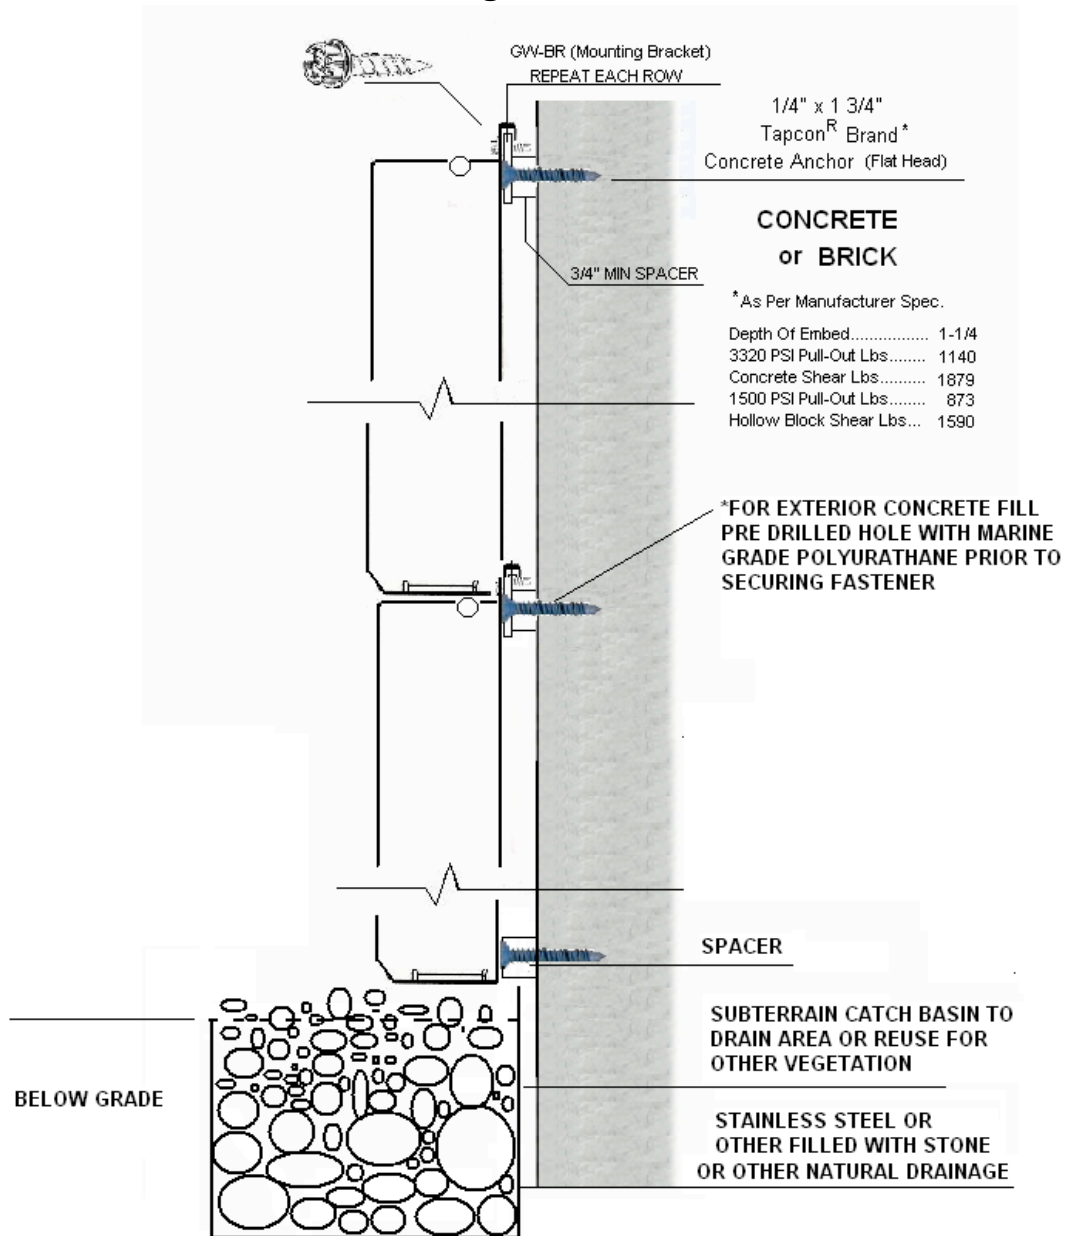

Green Living Technologies, LLC

Green Living™ Roofs

Green Living™ Walls and Accessories

SIDE ELEVATION

DO NOT SCALE DRAWING	2'x2'x3"
Green Living Technologies, LLC 191 Imperial Cr. Rochester NY 14617 800-631-8001 www.agreenroof.com	
TITLE: <h2 style="text-align: center;">GREEN LIVING™ WALL STANDARD 2'x2'x3"</h2>	
DWG NO. DO NOT SCALE	REVISION
SCALE:	SHEET 1 of 1