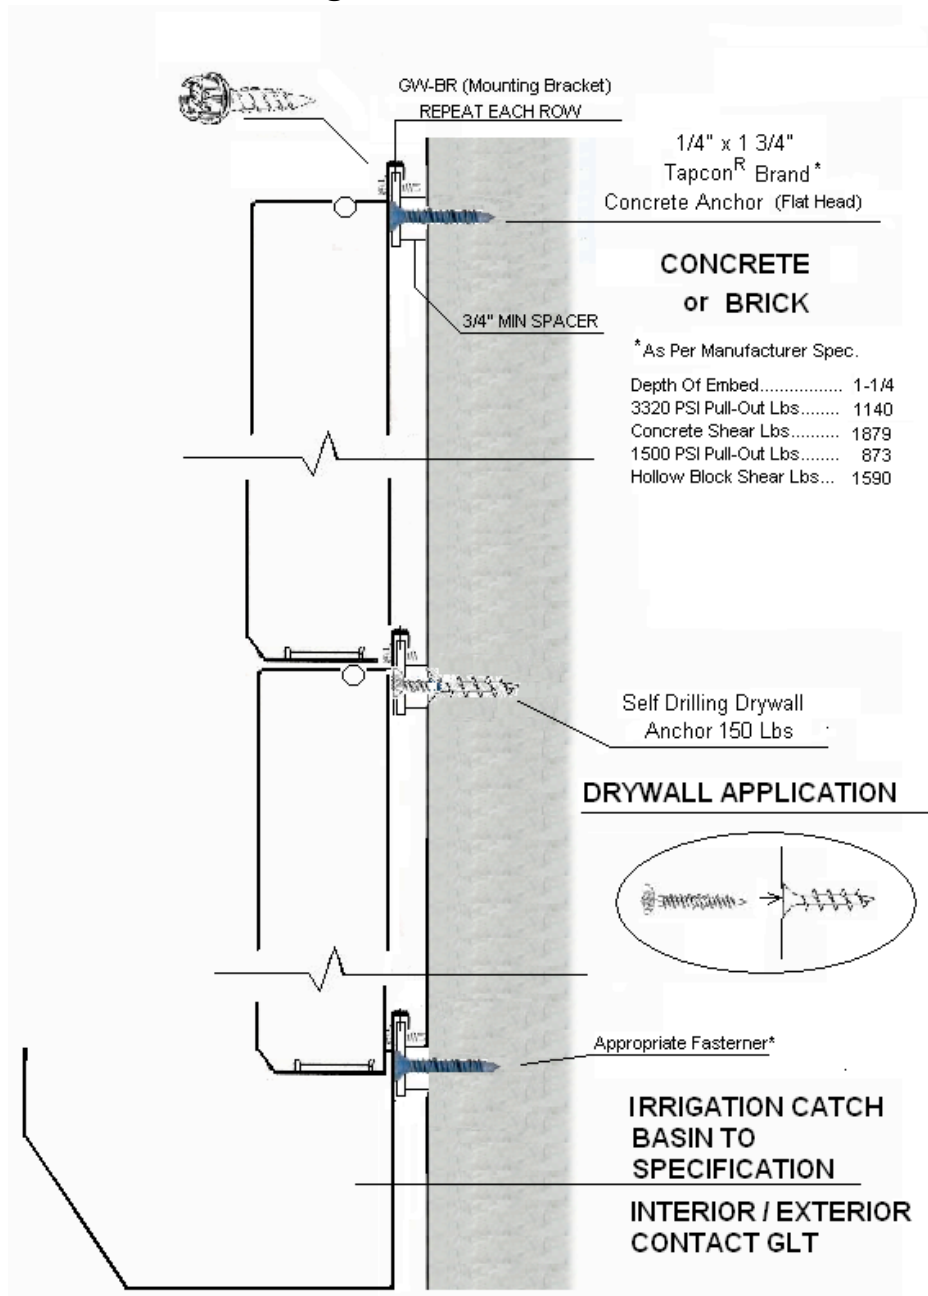

# Green Living Technologies, LLC

*Green Living™ Roofs*

*Green Living™ Walls and Accessories*

**SIDE ELEVATION**

DO NOT SCALE DRAWING	2'x2'x3"
<b>Green Living Technologies, LLC</b> 191 Imperial Cr. Rochester NY 14617 800-631-8001      www.agreenroof.com	
TITLE: <b>GREEN LIVING™ WALL STANDARD 2'x2'x3"</b>	
DWG NO. <b>DO NOT SCALE</b>	REVISION
SCALE:	SHEET 1 of 1