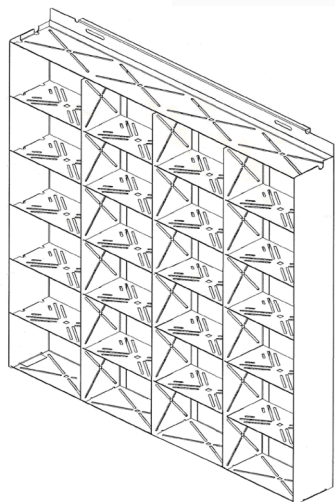

# Green Living Technologies, LLC

*Green Living™ Roofs*

*Green Living™ Walls and Accessories*

**SIDE ELEVATION**

DO NOT SCALE DRAWING	2'x2'x3"
<b>Green Living Technologies, LLC</b> 191 Imperial Cr. Rochester NY 14617 800-631-8001      www.agreenroof.com	
TITLE: <b>GREEN LIVING™ WALL STANDARD 2'x2'x3"</b>	
DWG NO. <b>DO NOT SCALE</b>	REVISION
SCALE:	SHEET 1 of 1