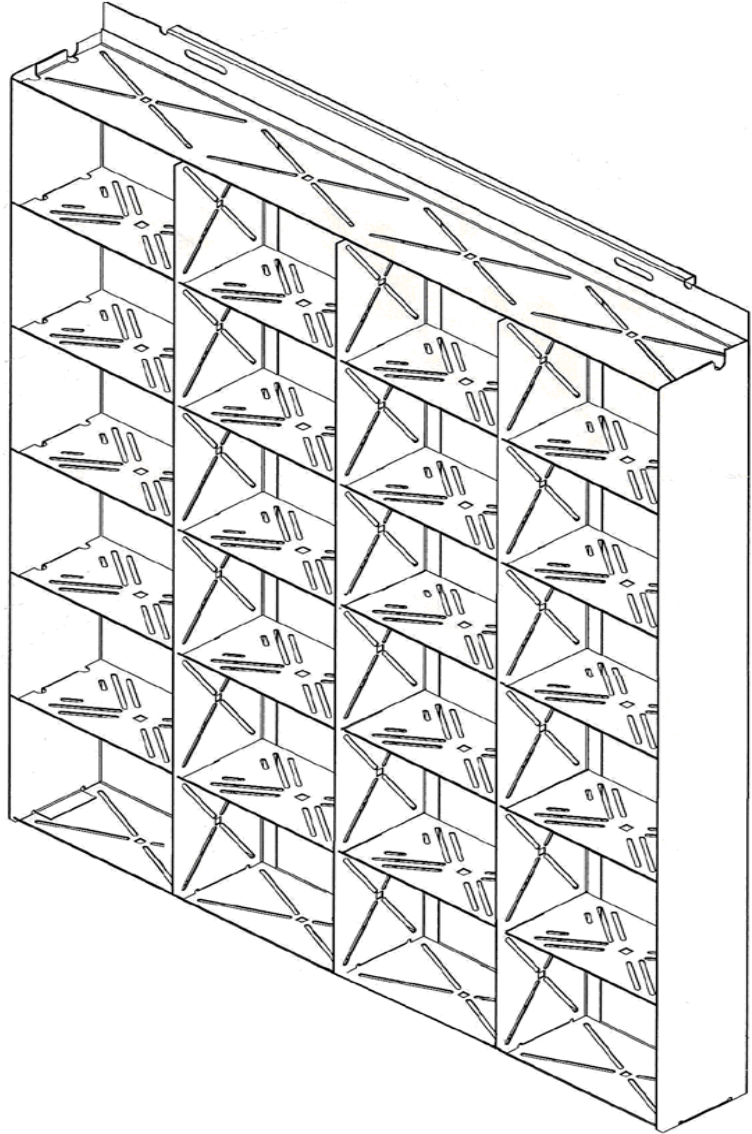

Green Living Technologies, LLC

Green Living™ Roofs

Green Living™ Walls and Accessories

www.agreenroof.com

800-631-8001

- A. THE INTERLOCK INSURES WATER STAYS IN THE PANEL
- B. EXTRA LARGE 4" x 6" PLANTING AREA PREVENTS ROOT BOUND PLANTS AND ALLOWS FOR MORE PLANT VARIETIES
- C. HORIZONTAL AND VERTICAL SLOTS ALLOW FOR FREE WATER FLOW, SUPERIOR DRAINAGE AND ROOT MIGRATION

- Multiple finishes include but not limited to: Aluminum, Stainless, Fine Metal Wraps and Custom Colors
- Simple easy to install mounting system with additional safety mounting slots.
- Can be mounted directly to an existing surface, indoors / outdoors or as a free standing custom rack system.
- Standard panels are 2'x2'x3" Growing Depth.
- Deeper (4" – 6") depths are available as a custom project or for sloped green roof application.
- Minimum 15 year warranty
- Stainless Steel (Exterior) or Aluminum (Interior), unlike plastic will not crack with freezing climates.