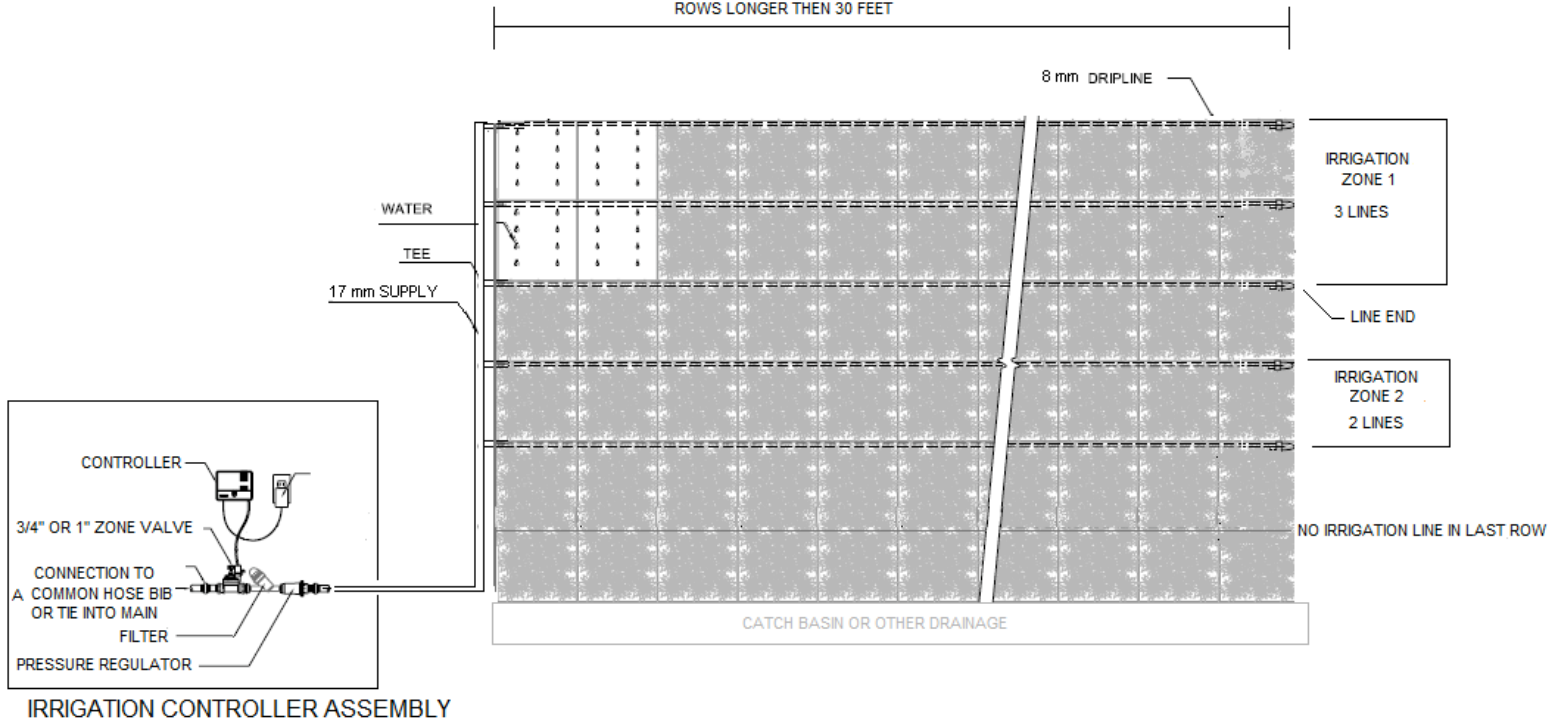

Green Living™ Technologies, LLC

Green Living™ Roofs
Green Living™ Walls and Accessories

30 FEET * 8mm length will be determined by water volume and pressure. A RULE OF THUMB IS NO LONGER THEN 30 FEET WITHOUT AN ADDITIONAL SUPPLY SEE IRRIGATION DETAIL FOR ROWS LONGER THEN 30 FEET

Irrigation Detail for Walls Less than 30 FEET

Green Living™ Technologies, LLC
 191 Imperial Circle
 Rochester New York 14617
 800-631-8001 www.agreenroof.com

DO NOT SCALE