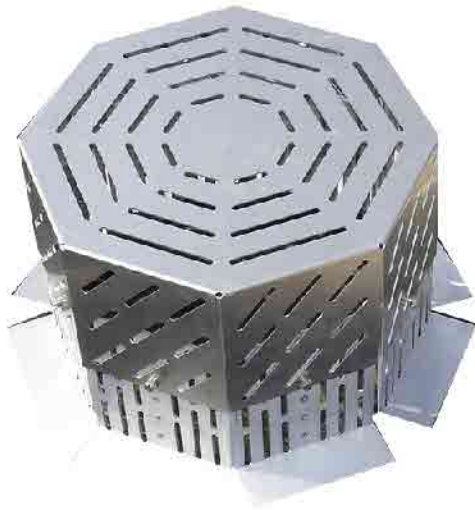

Green Living Technologies, LLC

Green Roofs and Green Walls

CUSTOM ACCESSORY DETAILS

191 Imperial Circle
Rochester NY 14617
1-800-631-8001
www.agreenroof.com

Custom Accessories By: **Green Living Technologies**

Edge Details: Lightweight aluminum edge restraints designed for both functional and aesthetic uses for both green roof and green wall applications.

- "L" shaped profile
- Available in custom heights
- Solid or Slotted walls
- Available in custom colors
- Stainless steel
- Decorative wraps (Copper & Brass)
- Mill finish.

Decorative Roof Drain Covers: Lightweight drain covers for extensive green roof systems.

- Removable top for easy access and maintenance of the roof drains without disturbing the root free zone
- Adjustable height for low profile applications
- Available in custom colors
- Stainless steel
- Decorative wraps (Copper & Brass)
- Mill finish